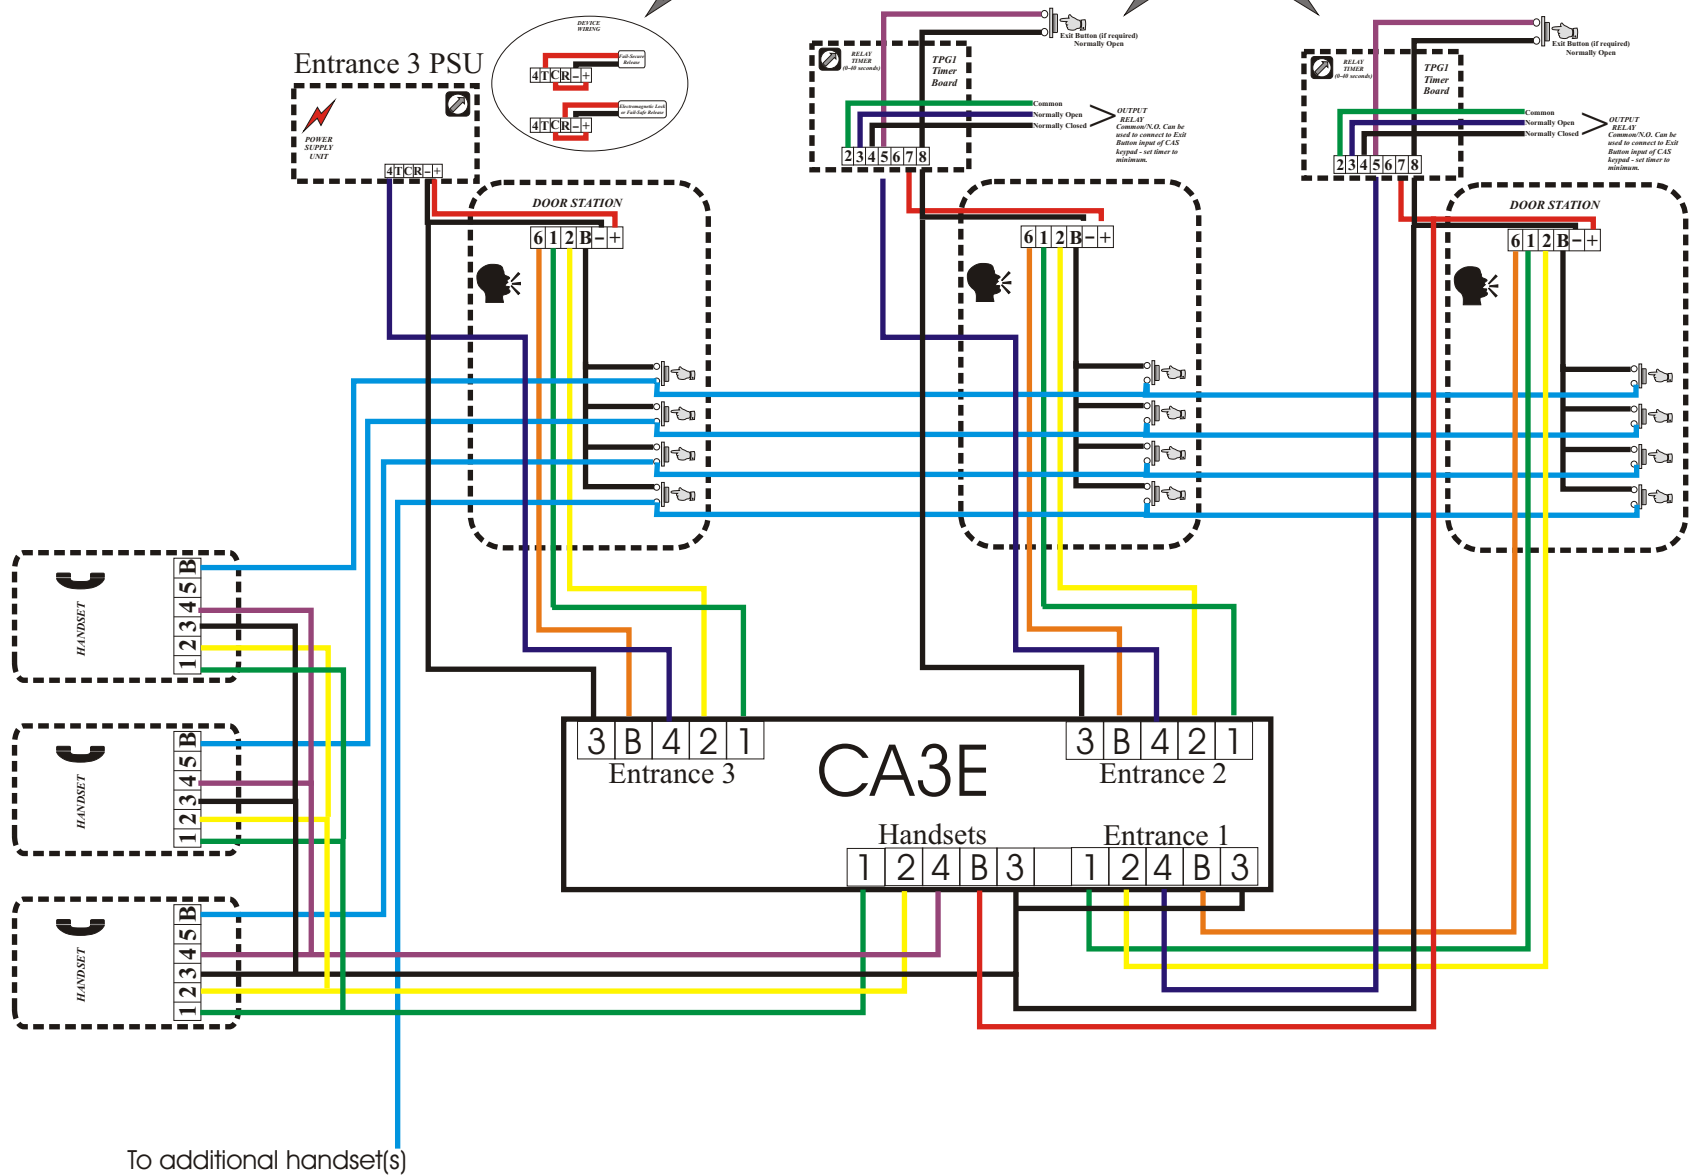

CA3-E Switcher Wiring

With ARD12T

With TPG1

To additional handset(s)

*Making your security
a permanent asset...*