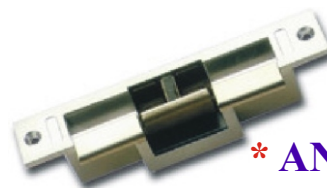

- ANSI Style
- Reversible Option
- Extension Lips
- Short/Long Faceplates
- Deadbolt Releases

*“Due to the very large range available, please
call the CDV sales office for specific details”*

***Making your security
a permanent asset...***

C.D.V. (UK) LTD

www.edvuk.com